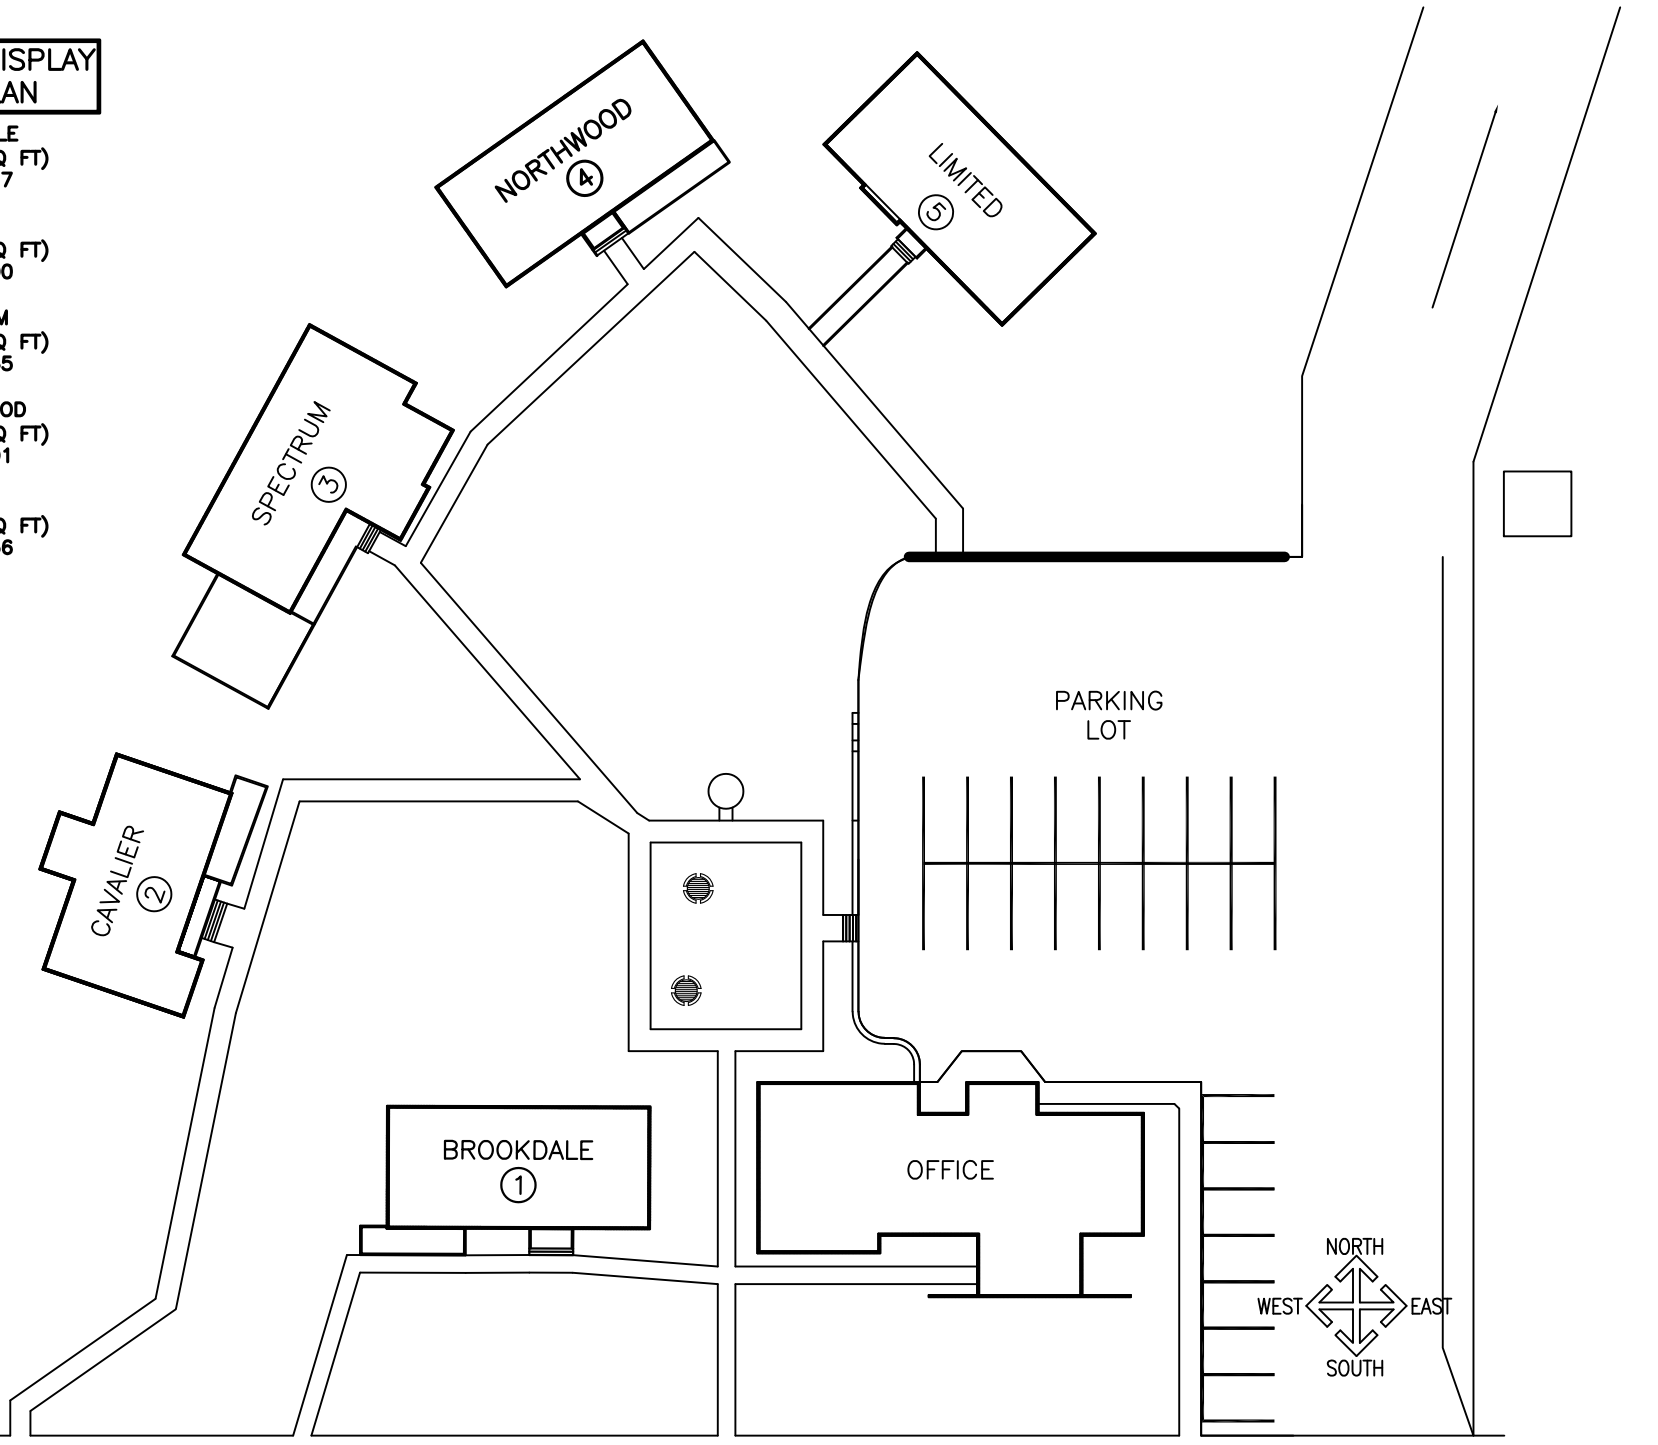

**WISCONSIN HOMES DISPLAY
VILLAGE PLOT PLAN**

- 1. MODEL #2350 BROOKDALE
SIZE: 28x60 (1680 SQ FT)
SERIAL NUMBER: 16117
- 2. MODEL #5085 CAVALIER
SIZE: 42x52 (1653 SQ FT)
SERIAL NUMBER: 16000
- 3. MODEL #3660 SPECTRUM
SIZE: 42x60 (2052 SQ FT)
SERIAL NUMBER: 16965
- 4. MODEL #1925 NORTHWOOD
SIZE: 28x58 (1624 SQ FT)
SERIAL NUMBER: 16801
- 5. MODEL #5161 LIMITED
SIZE: 28x58 (1624 SQ FT)
SERIAL NUMBER: 17156

McMILLAN STREET

DRIVEWAY