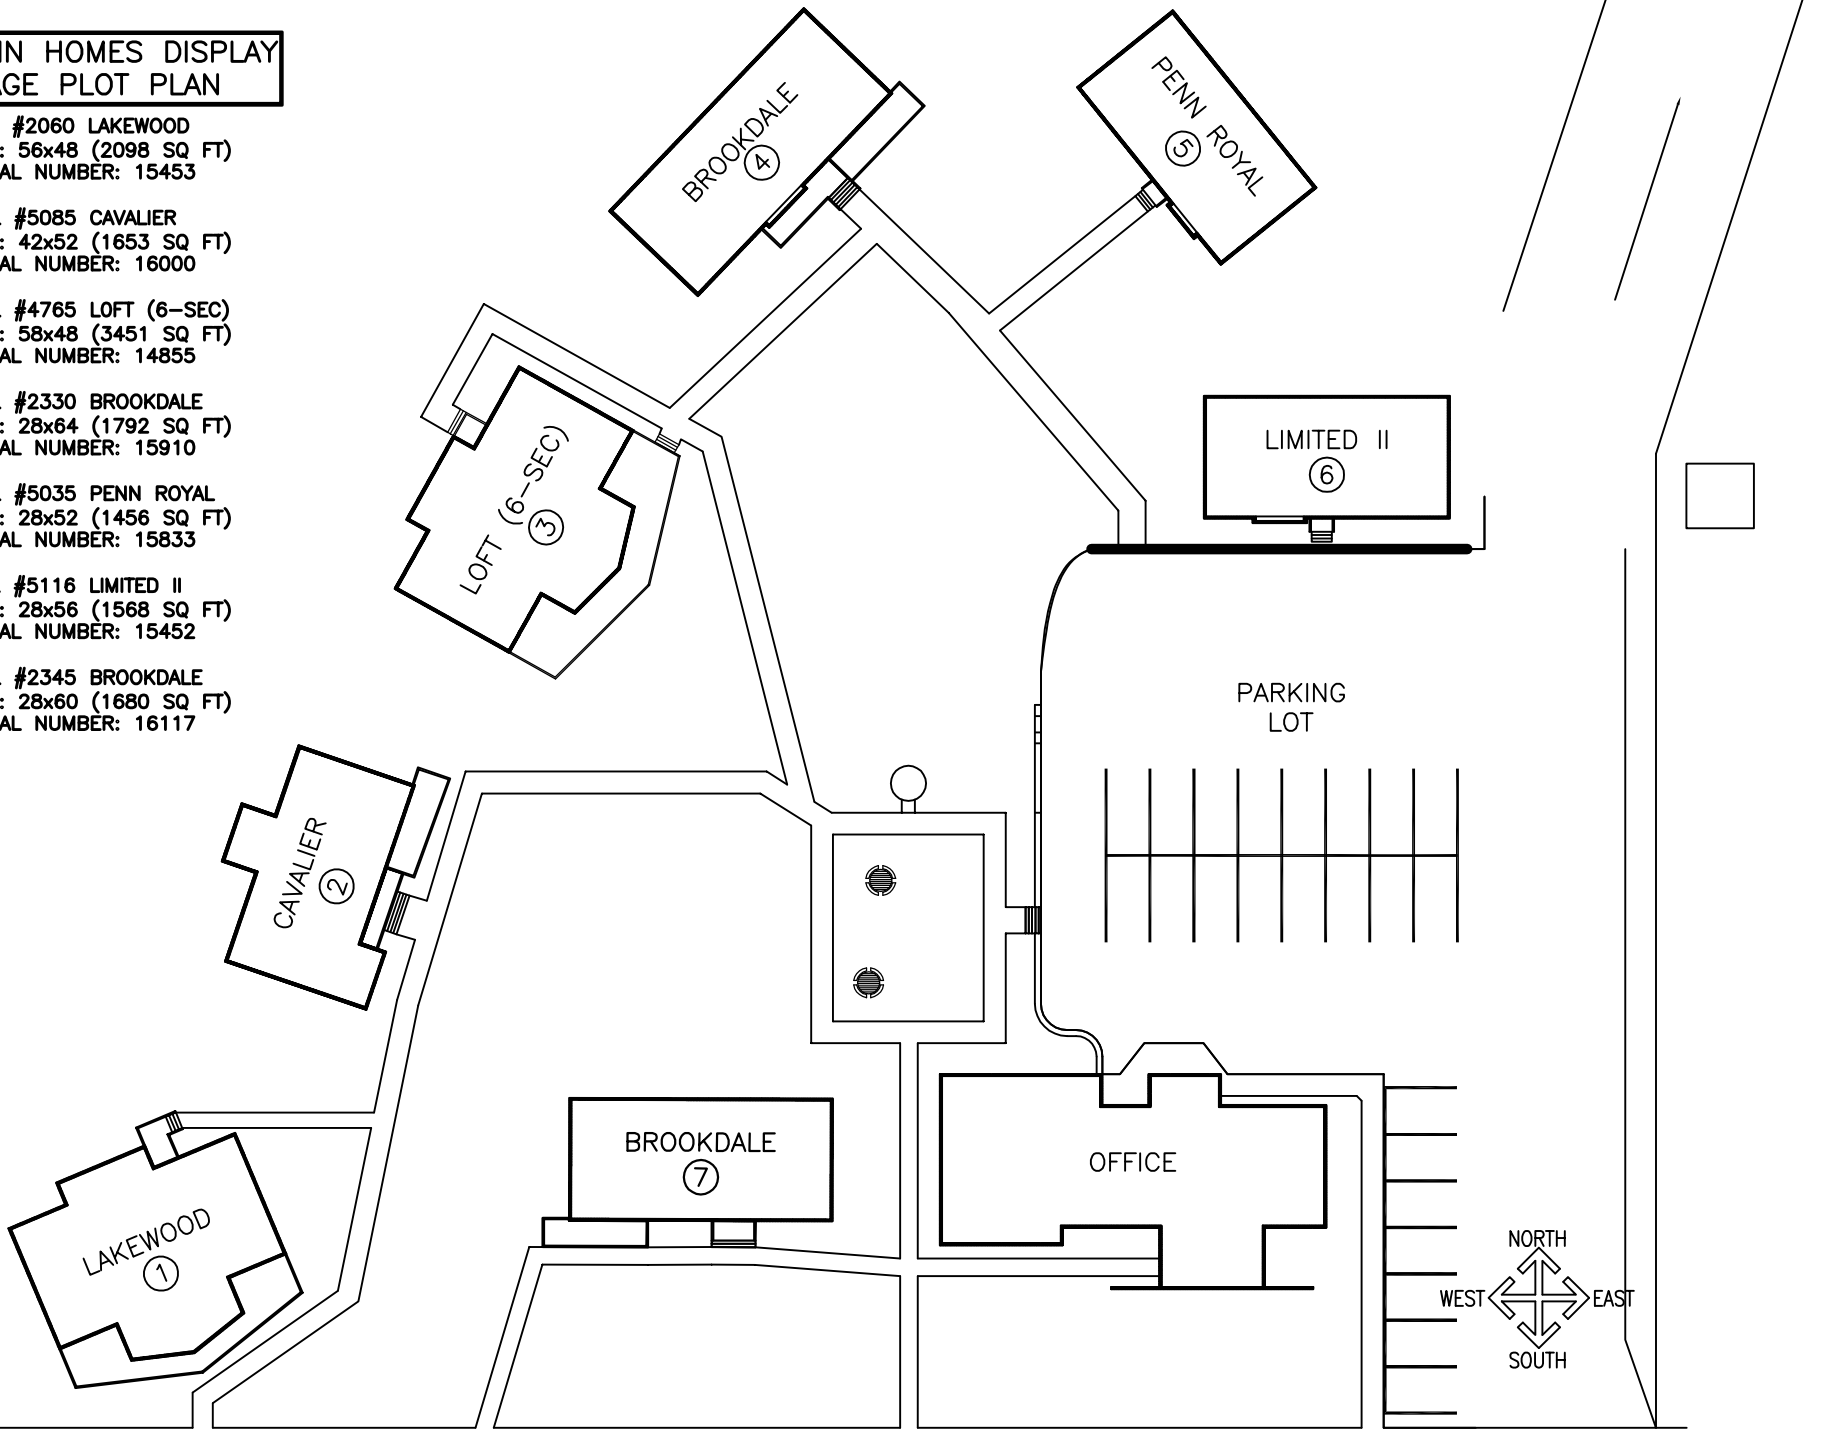

**WISCONSIN HOMES DISPLAY
VILLAGE PLOT PLAN**

1. MODEL #2060 LAKEWOOD
SIZE: 56x48 (2098 SQ FT)
SERIAL NUMBER: 15453
2. MODEL #5085 CAVALIER
SIZE: 42x52 (1653 SQ FT)
SERIAL NUMBER: 16000
3. MODEL #4765 LOFT (6-SEC)
SIZE: 58x48 (3451 SQ FT)
SERIAL NUMBER: 14855
4. MODEL #2330 BROOKDALE
SIZE: 28x64 (1792 SQ FT)
SERIAL NUMBER: 15910
5. MODEL #5035 PENN ROYAL
SIZE: 28x52 (1456 SQ FT)
SERIAL NUMBER: 15833
6. MODEL #5116 LIMITED II
SIZE: 28x56 (1568 SQ FT)
SERIAL NUMBER: 15452
7. MODEL #2345 BROOKDALE
SIZE: 28x60 (1680 SQ FT)
SERIAL NUMBER: 16117

McMILLAN STREET

DRIVEWAY